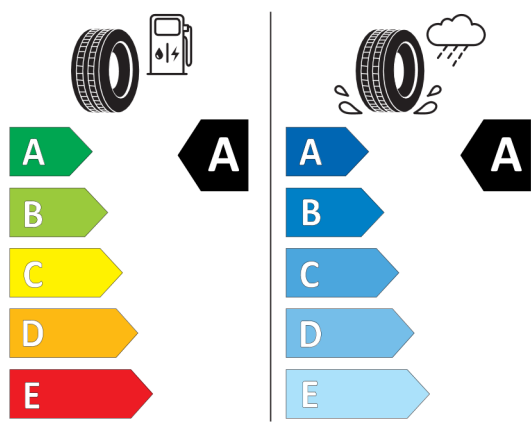

Nabídka

Číslo nabídky

7342

Datum

19.01.2024

Platnost do

02.02.2024

Continental 481320

Continental 0358806

315/30 R 22 107 Y XL C1

2020/740

<https://eprel.ec.europa.eu/qr/481320>