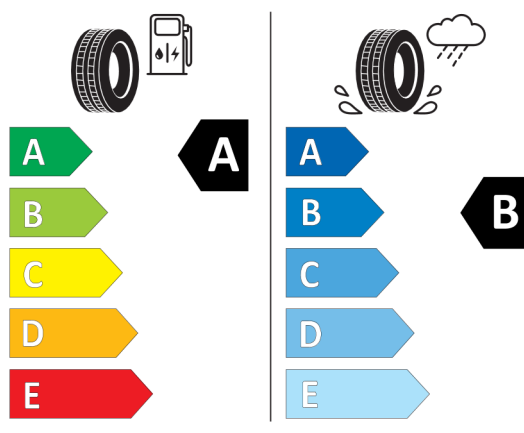

Pirelli 595992

PIRELLI 32621

315/30R22 107 Y XL C1

2020/740

<https://eprel.ec.europa.eu/qr/595992>